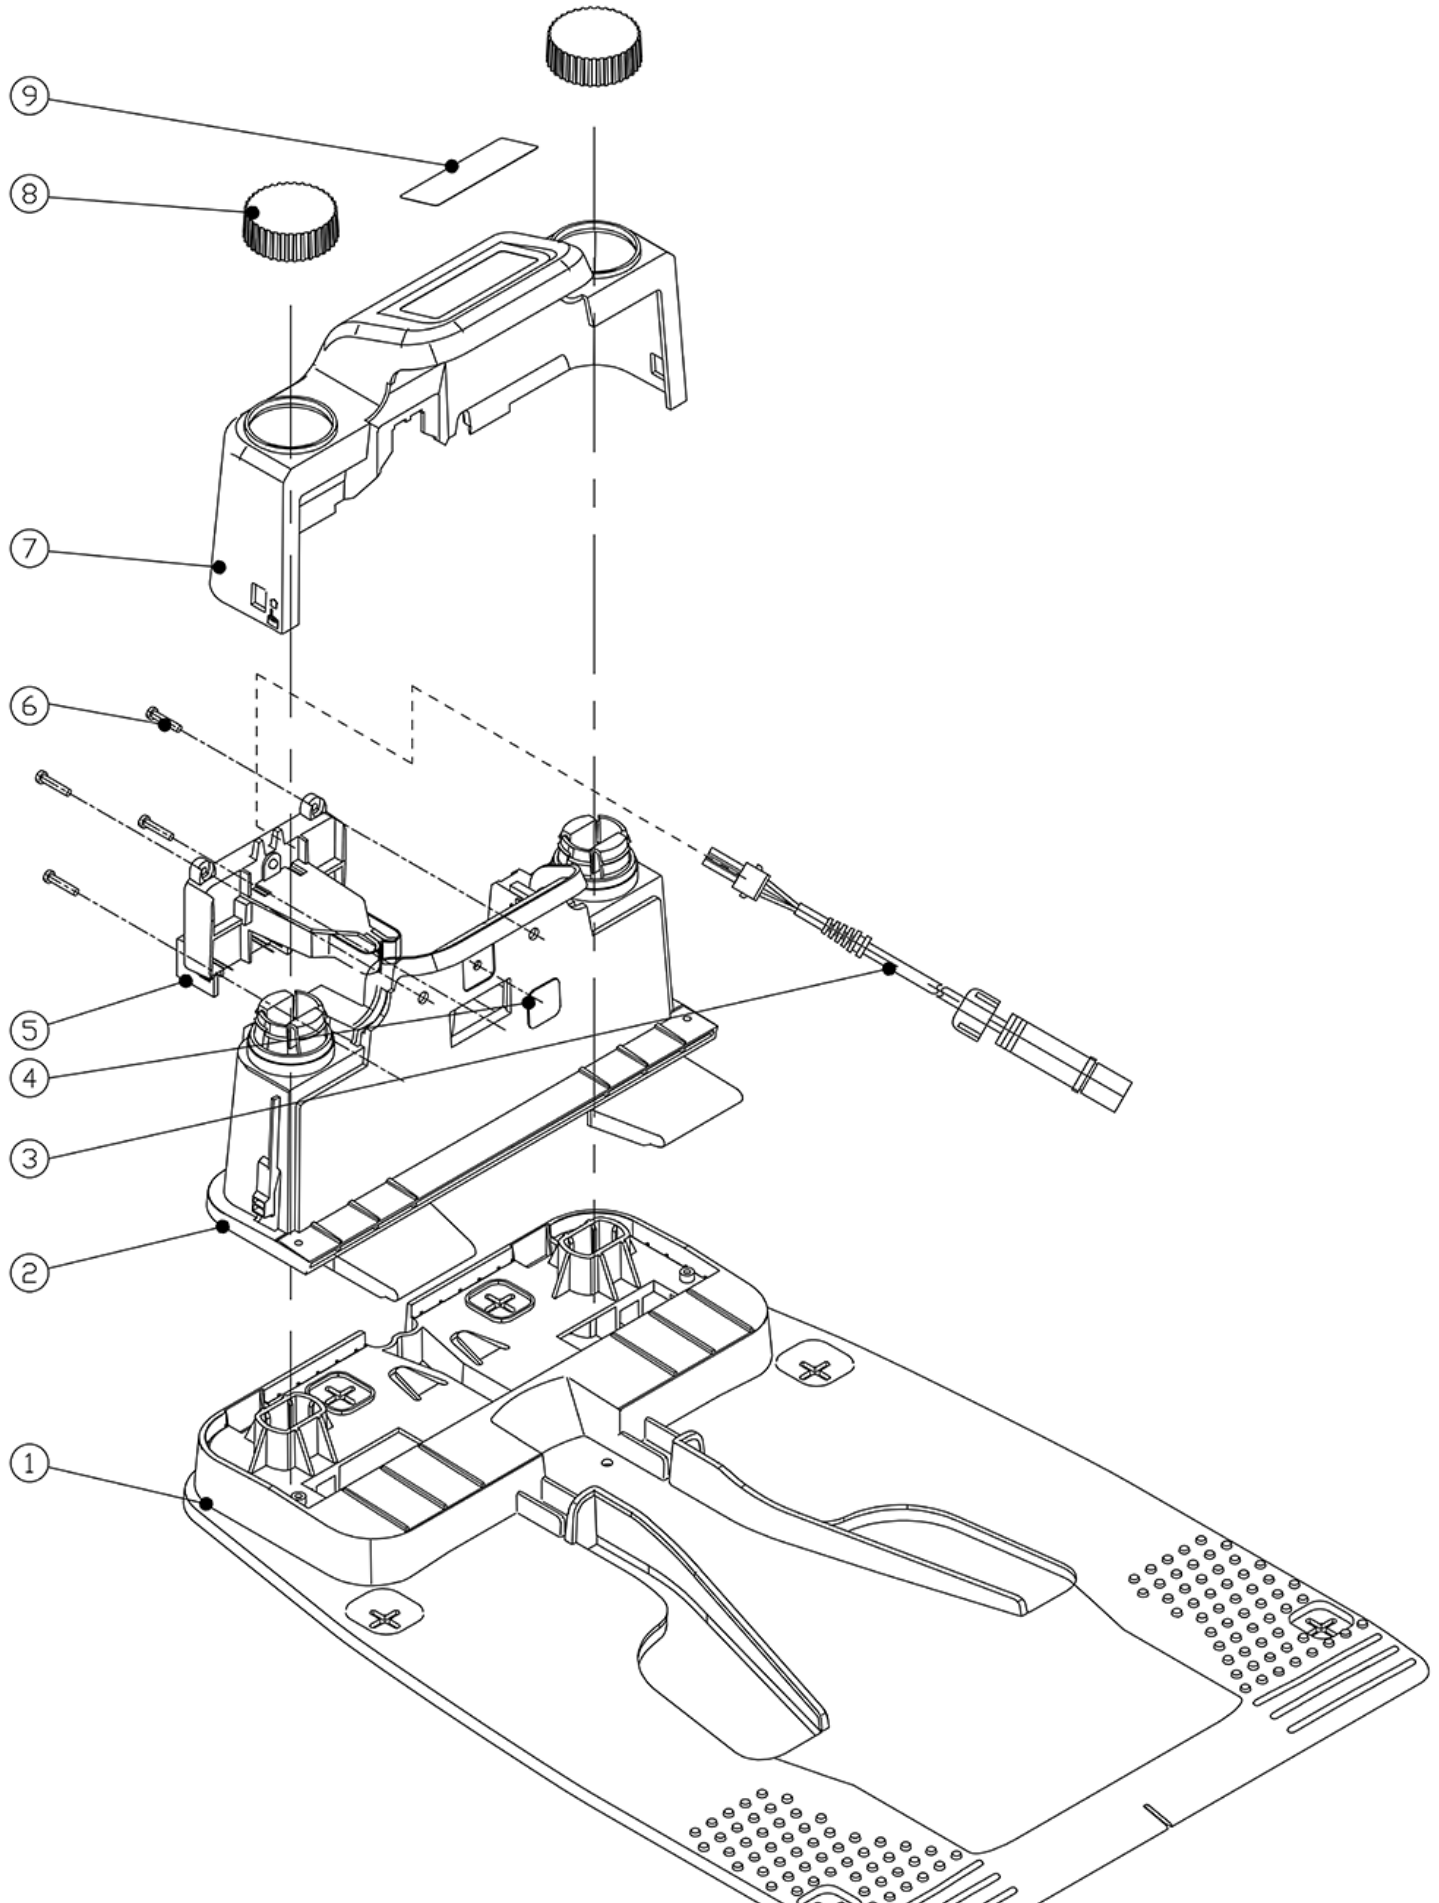

3913001934

Robot mower RRM 650
Riwall Pro Garland

3913001934

Robot mower RRM 650
Riwall Pro Garland

Main products

Spare part list

3913001934

155313 - 0169 - Robocut XL600 / PX-RRM-500Wi / RRM 650 App - -

Spare	Description	additional	Item	Abb.	Construct	Status
3913001002	float cover assembly		1	A	*	
3913001003	Height knob with sticker		4-5	A	*	
3913001027	Boundary sensor board		6	A	*	
3913001030	Swing rod		7	A	*	
3913001031	Swing spring		8	A	*	
3913001032	Swing spring protector		9	A	*	
3913001034	Sealing strip 2 (5mm)		13	A	*	
3913001004	sealing strip 1(Ø5mm)		14	A	*	
3913001005	left wheel cover		19	A	*	
3913001024	Left rear wheel	Ø8	23	A	*	
3913001006	wheel motor assembly	BL3657 18V	24	A	*	
3913001007	front wheel component		25	A	*	
3913001008	blade carrier holder		26	A	*	
3913001033	USB board		27	A	*	
3913001009	battery pack cover	Ø 4,5	28	A	*	
7913001705	battery AK2.5-RC-20Li scheppach (DIY)		30	A	*	
3913001011	battery pack cover sealing		31	A	*	
3913001025	Right rear wheel	Ø8	34	A	*	
3913001026	Right wheel cover		35	A	*	
3913001012	mainboard assembly		36	A	*	
3913001028	Boundary sensor cable		37	A	*	
3913001029	Drive gear for wheels		o.Abb.	A	*	not available anymore
7913001601	Lawn mower blade PX-Robotmow 500	Ø7	o.Abb.	A	*	
7913001701	Ground pegs PX-Robotmow 500		o.Abb.	A	*	
7913001702	Boundry Guide Cable PX-Robotmow 500		o.Abb.	A	*	