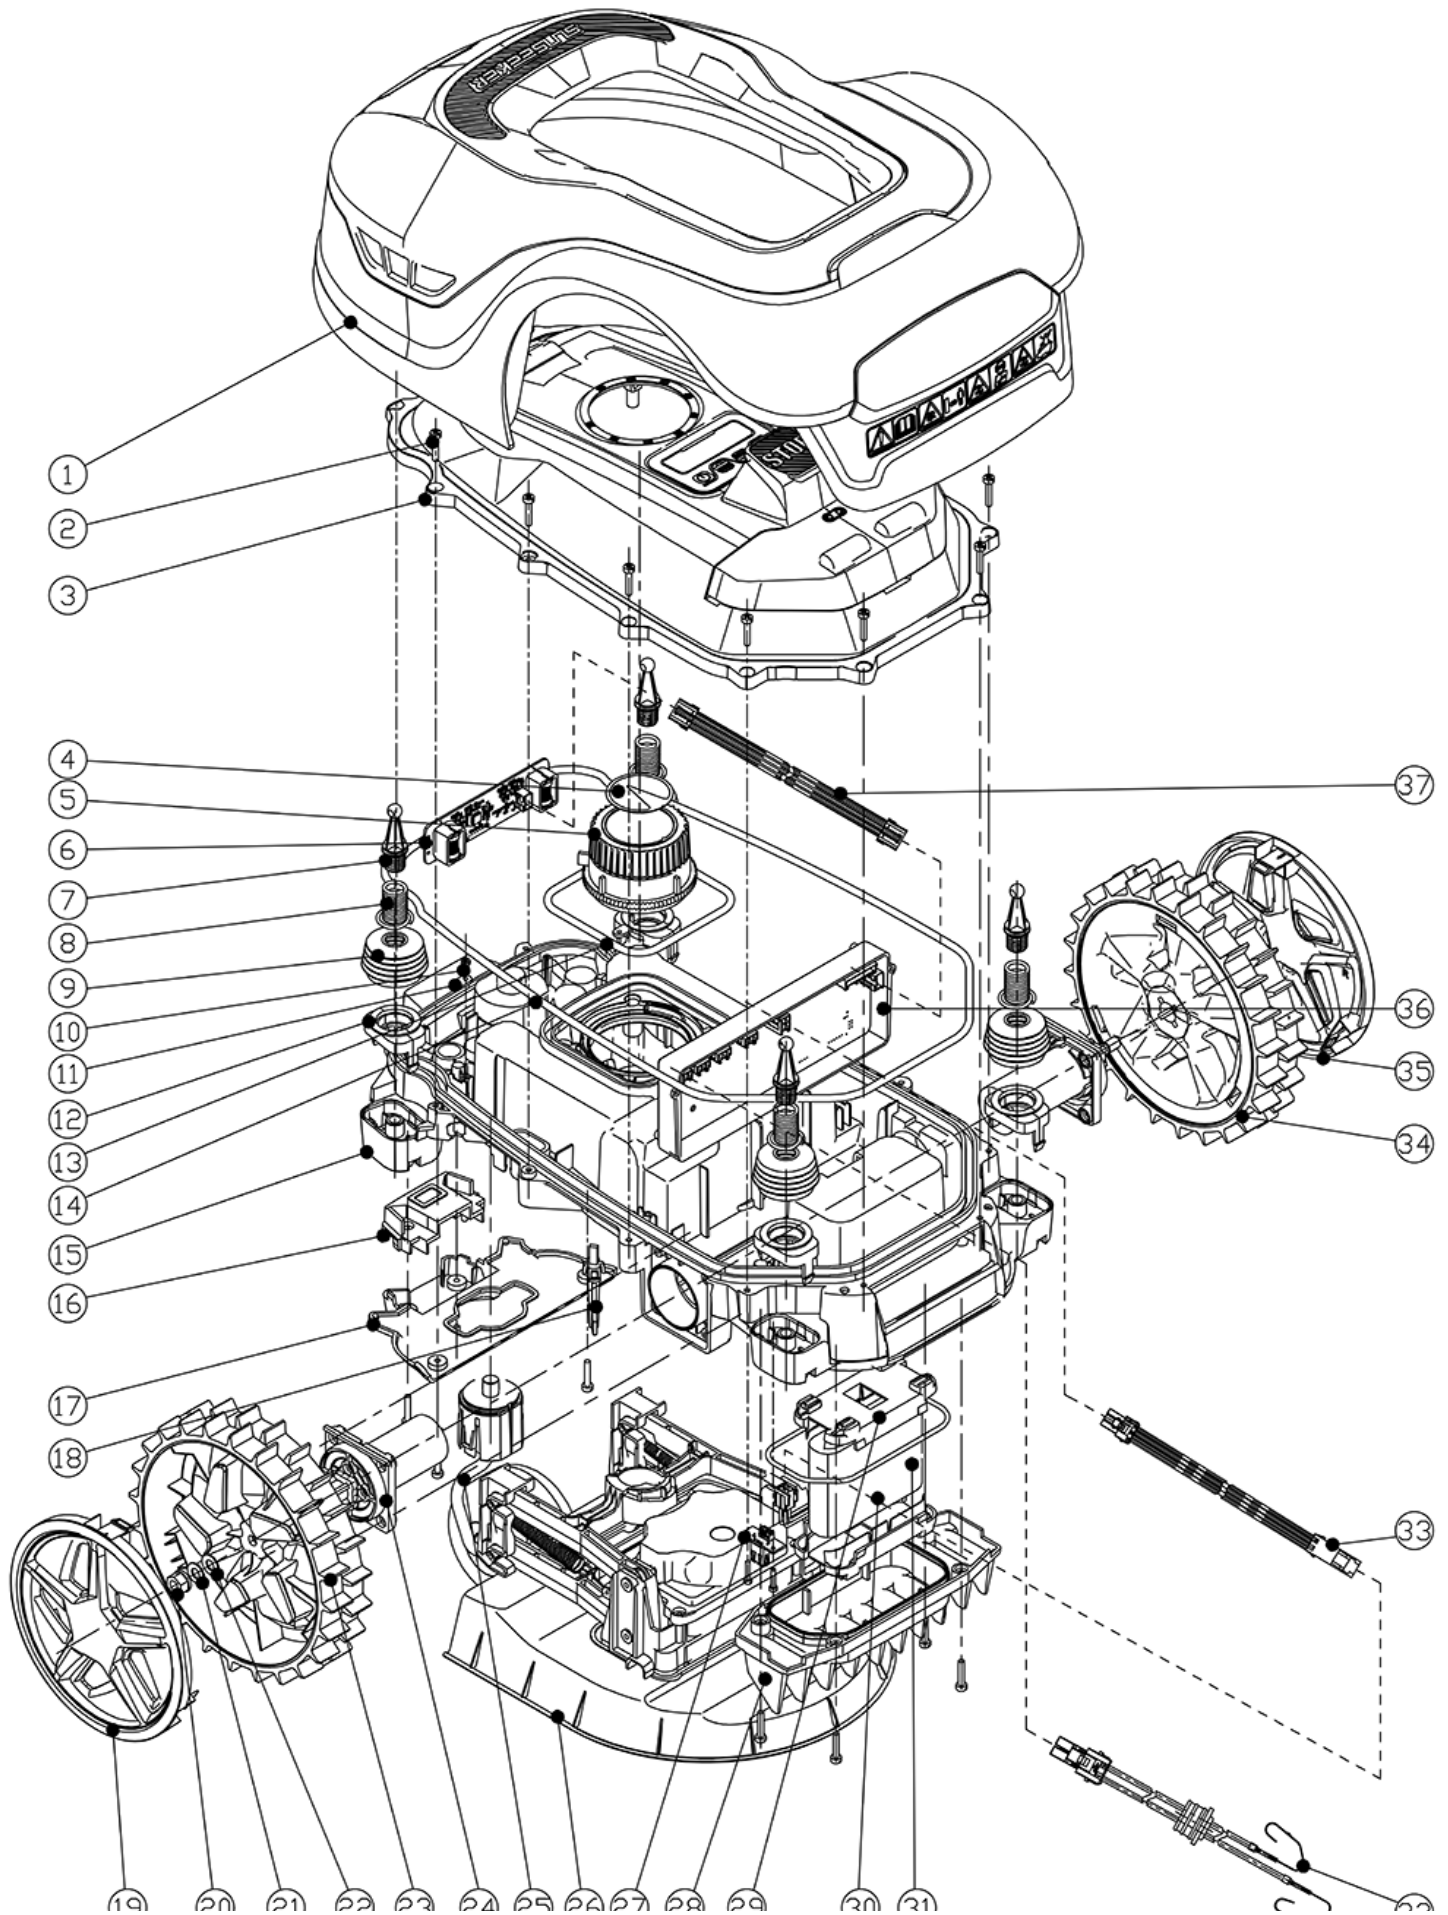

3913001934

Robot mower RRM 650
Riwall Pro Garland

3913001934

Robot mower RRM 650
Riwall Pro Garland

Main products

Spare part list

3913001934

155313 - 0169 - Robocut XL600 / PX-RRM-500Wi / RRM 650 App - -

Spare	Description	additional	Item	Abb.	Construct	Status
3913001002	float cover assembly		1	A	*	
3913001003	Height knob with sticker		4-5	A	*	
3913001027	Boundary sensor board		6	A	*	
3913001030	Swing rod		7	A	*	
3913001031	Swing spring		8	A	*	
3913001032	Swing spring protector		9	A	*	
3913001034	Sealing strip 2 (5mm)		13	A	*	
3913001004	sealing strip 1(Ø5mm)		14	A	*	
3913001005	left wheel cover		19	A	*	
3913001024	Left rear wheel	Ø8	23	A	*	
3913001006	wheel motor assembly	BL3657 18V	24	A	*	
3913001007	front wheel component		25	A	*	
3913001008	blade carrier holder		26	A	*	
3913001033	USB board		27	A	*	
3913001009	battery pack cover	Ø 4,5	28	A	*	
7913001705	battery AK2.5-RC-20Li scheppach (DIY)		30	A	*	
3913001011	battery pack cover sealing		31	A	*	
3913001025	Right rear wheel	Ø8	34	A	*	
3913001026	Right wheel cover		35	A	*	
3913001012	mainboard assembly		36	A	*	
3913001028	Boundary sensor cable		37	A	*	
3913001029	Drive gear for wheels		o.Abb.	A	*	not available anymore
7913001601	Lawn mower blade PX-Robotmow 500	Ø7	o.Abb.	A	*	
7913001701	Ground pegs PX-Robotmow 500		o.Abb.	A	*	
7913001702	Boundry Guide Cable PX-Robotmow 500		o.Abb.	A	*	