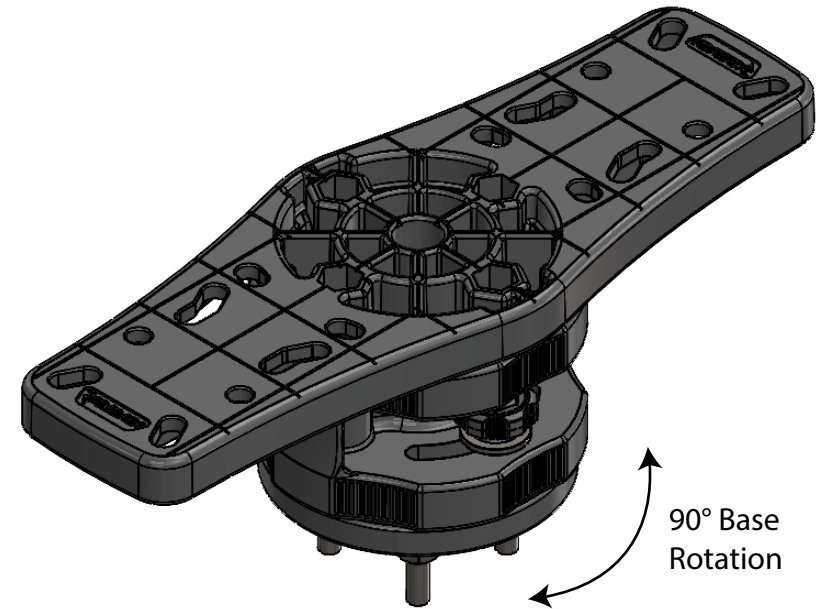

11-4175-11 HEXX ROTATING PLATFORM

22/06/2022 DATE

11-4175-11 PART NUMBER