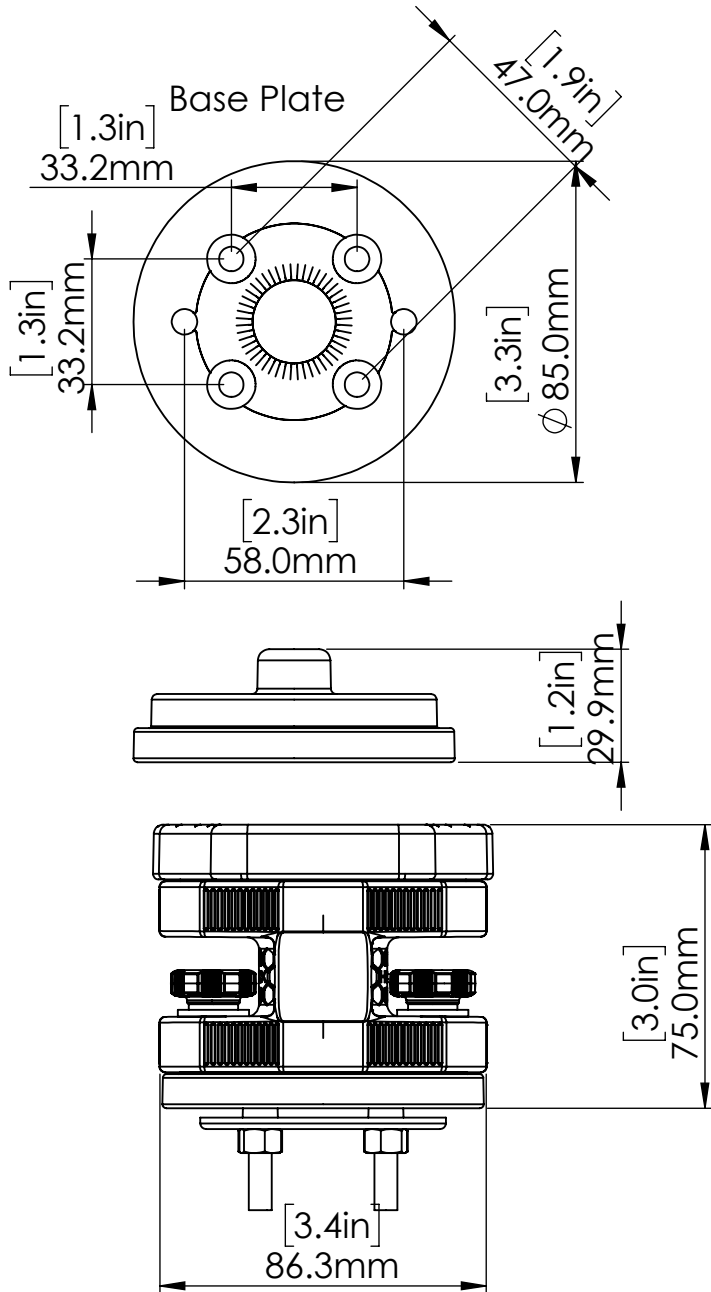

11-4175-11 HEXX ROTATING PLATFORM

22/06/2022 DATE

11-4175-11 PART NUMBER