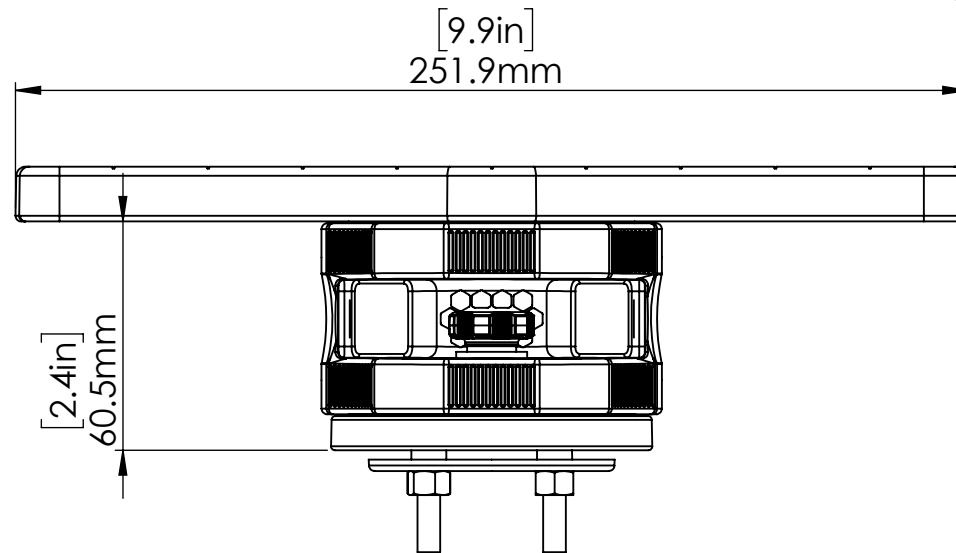

11-4175-11 HEXX ROTATING PLATFORM

22/06/2022 DATE

11-4175-11 PART NUMBER