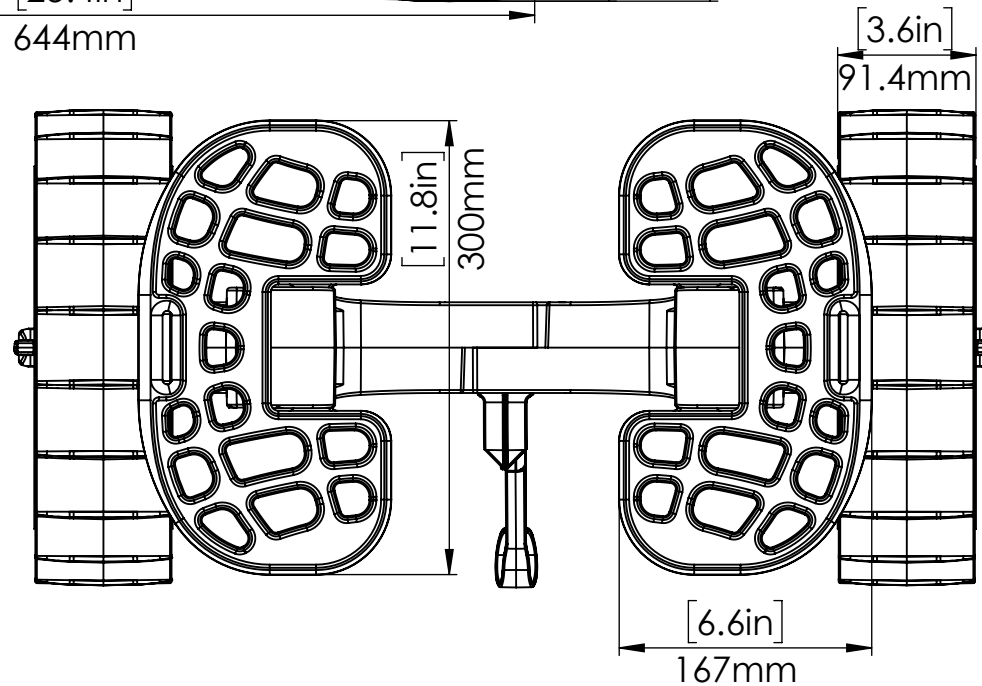

50-0006-71 C-TUG SANDTRAKZ CART

Railblaza Ltd
 11 David Mccaithie Place
 Silverdale 0932
 Auckland
 New Zealand
 Ph: +64 9 426 1475
 E - info@railblaza.com

1:5	SCALE
1/07/2020	DATE
C-Tug SandTrakz Cart	TITLE
50-0006-71	PART NUMBER