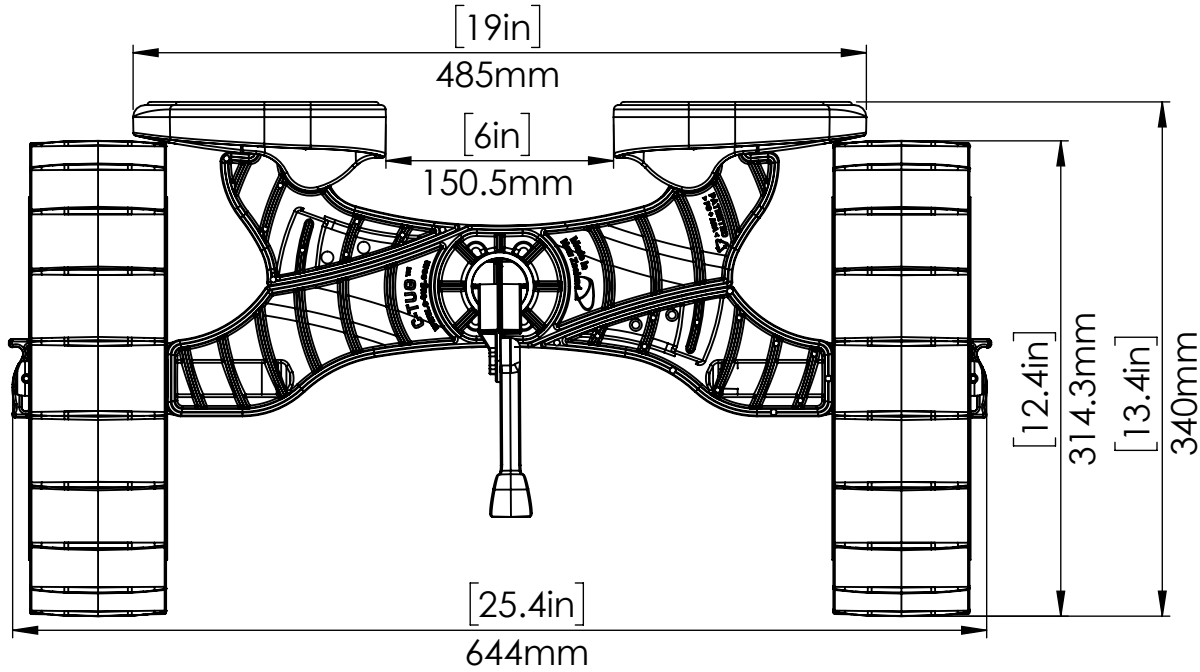

50-0006-71 C-TUG SANDTRAKZ CART

Railblaza Ltd
 11 David Mccaithie Place
 Silverdale 0932
 Auckland
 New Zealand
 Ph: +64 9 426 1475
 E - info@railblaza.com

1:5	SCALE
1/07/2020	DATE
C-Tug SandTrakz Cart	TITLE
50-0006-71	PART NUMBER