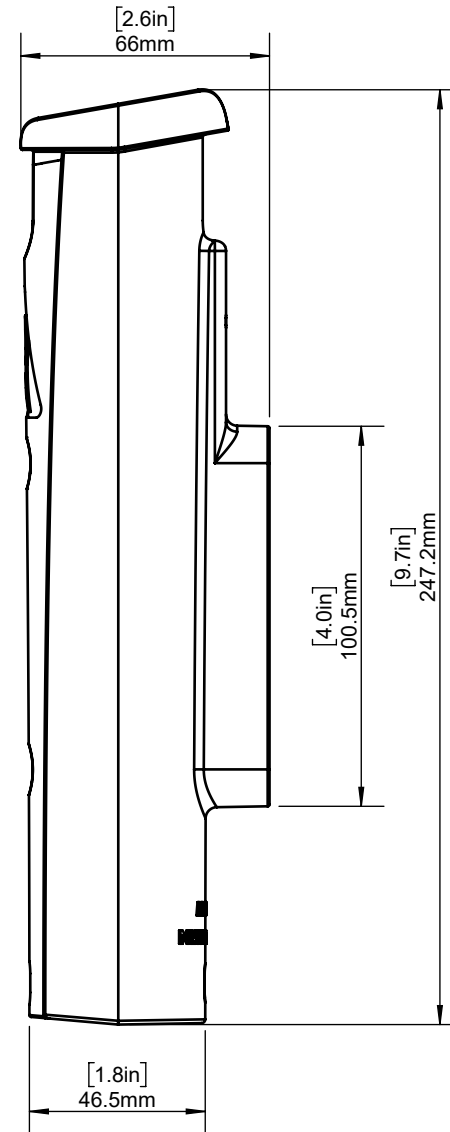

# 09-0009-11/21 RODSTOW SINGLE

28/11/2019 DATE

RodStow Single TITLE

09-0009-11/21 PART NUMBER