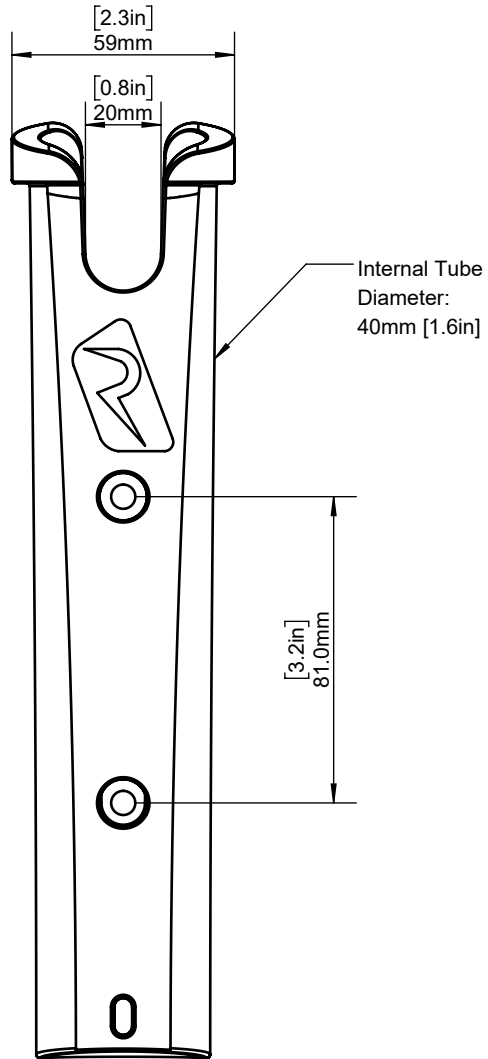

# 09-0009-11/21 RODSTOW SINGLE

28/11/2019 DATE

RodStow Single TITLE

09-0009-11/21 PART NUMBER