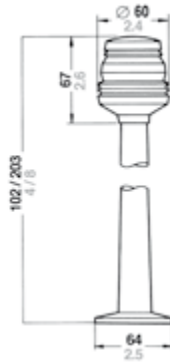

SERIES 20

┌ Dimensions in: mm/inch ─┐

4

5

6

7

No.		Description	Ship size	Wattage	Visibility	Housing colour	Voltage	Article number
4		All-round white, pedestal, 102 mm / 4 inch.	12 - < 50 m / 39 - < 164 ft.	5 W	2 nm	Black	12 V	3570030000
		All-round white, pedestal, 102 mm / 4 inch.	12 - < 50 m / 39 - < 164 ft.	5 W	2 nm	White	12 V	3570330000
5		All-round white, fold down, 356 mm / 14 inch.	12 - < 50 m / 39 - < 164 ft.	5 W	2 nm	Black	12 V	3570001000
		All-round white, fold down, 356 mm / 14 inch.	12 - < 50 m / 39 - < 164 ft.	5 W	2 nm	White	12 V	3570301000
		All-round white, fold down, 457 mm / 18 inch.	12 - < 50 m / 39 - < 164 ft.	5 W	2 nm	Black	12 V	3570002000
		All-round white, fold down, 457 mm / 18 inch.	12 - < 50 m / 39 - < 164 ft.	5 W	2 nm	White	12 V	3570302000
		Masthead, fold down, 356 mm / 14 inch.	< 12 m / < 39 ft.	5 W	2 nm	Black	12 V	3574003000
6		All-round white, plug-in, 1066 mm / 42 inch.	12 - < 50 m / 39 - < 164 ft.	5 W	2 nm	Black	12 V	3570010000
		All-round white, plug-in, 1066 mm / 42 inch.	12 - < 50 m / 39 - < 164 ft.	5 W	2 nm	White	12 V	3570310000
		All-round white, plug-in, 1220 mm / 48 inch.	12 - < 50 m / 39 - < 164 ft.	5 W	2 nm	White	12 V	3570311000
7		Plug-in base				Black		8357001600
		Plug-in base				White		8357002400