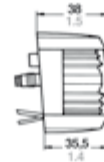

SERIES 20

USCG	IMO	RINA	MCA
GL	A-16	CE	BA 9s 12V, 5W

Dimensions in: mm/inch

Series 20

Navigation lights –
Specially designed for motor boats,
easy to fit

Application

Application depending on required visibilities.
See table in technical information.

Housing

Black or white polycarbonate. Seawater resistant, non-corrosive and non-magnetic, impact and shock resistant

Optics

Lens: Fresnel, range of visibility 2 nm (starboard, port and bicolor 1 nm).
Material: polycarbonate, impact and shock resistant

Protection degree

IP 45

Mounting

Side-mount or deck-mount

Electric

Bulb included

1