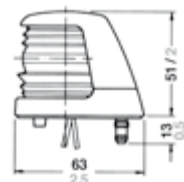

SERIES 20

USCG	IMO	RINA	MCA
GL	A-16	CE	BA 9s 12V, 5W

Dimensions in: mm/inch

Series 20

Navigation lights –
Specially designed for motor boats,
easy to fit

Application

Application depending on required visibilities.
See table in technical information.

Housing

Black or white polycarbonate. Seawater resistant, non-corrosive and non-magnetic, impact and shock resistant

Optics

Lens: Fresnel, range of visibility 2 nm (starboard, port and bicolor 1 nm).
Material: polycarbonate, impact and shock resistant

Protection degree

IP 45

Mounting

Side-mount or deck-mount

Electric

Bulb included

1

2

3