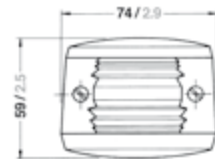

SERIES 20

USCG	IMO	RINA	MCA
GL	A-16	CE	BA 9s 12V, 5W

Dimensions in: mm/inch

Series 20

Navigation lights –
Specially designed for motor boats,
easy to fit

Application

Application depending on required visibilities.
See table in technical information.

Housing

Black or white polycarbonate. Seawater resistant, non-corrosive and non-magnetic, impact and shock resistant

Optics

Lens: Fresnel, range of visibility 2 nm (starboard, port and bicolor 1 nm).
Material: polycarbonate, impact and shock resistant

Protection degree

IP 45

Mounting

Side-mount or deck-mount

Electric

Bulb included

1

2

3