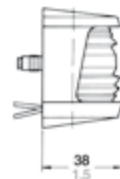

SERIES 20

USCG	IMO	RINA	MCA
GL	A-16	CE	BA 9s 12V, 5W

Dimensions in: mm/inch

Series 20

Navigation lights –
Specially designed for motor boats,
easy to fit

Application

Application depending on required visibilities.
See table in technical information.

Housing

Black or white polycarbonate. Seawater resistant, non-corrosive and non-magnetic, impact and shock resistant

Optics

Lens: Fresnel, range of visibility 2 nm (starboard, port and bicolor 1 nm).
Material: polycarbonate, impact and shock resistant

Protection degree

IP 45

Mounting

Side-mount or deck-mount

Electric

Bulb included

1

2

3