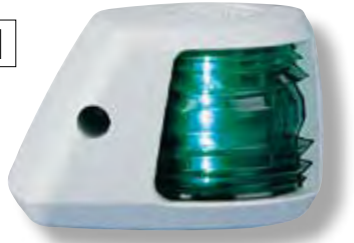

SERIES 20

USCG	IMO	RINA	MCA
GL	A-16	CE	BA 9s 12V, 5W

Dimensions in: mm/inch

Series 20

Navigation lights –
Specially designed for motor boats,
easy to fit

Application

Application depending on required visibilities.
See table in technical information.

Housing

Black or white polycarbonate. Seawater resistant, non-corrosive and non-magnetic, impact and shock resistant

Optics

Lens: Fresnel, range of visibility 2 nm (starboard, port and bicolor 1 nm).
Material: polycarbonate, impact and shock resistant

Protection degree

IP 45

Mounting

Side-mount or deck-mount

Electric

Bulb included

1

2

3

No.		Description	Ship size	Wattage	Visibility	Housing colour	Mounting	Voltage	Article number
1		Starboard	< 12 m / < 39 ft.	5 W	1 nm	Black	side-mount	12 V	3571001000
		Starboard	< 12 m / < 39 ft.	5 W	1 nm	White	side-mount	12 V	3571301000
		Port	< 12 m / < 39 ft.	5 W	1 nm	Black	side-mount	12 V	3572001000
		Port	< 12 m / < 39 ft.	5 W	1 nm	White	side-mount	12 V	3572301000
2		Stern	< 12 m / < 39 ft.	5 W	2 nm	Black	side-mount	12 V	3573001000
		Stern	< 12 m / < 39 ft.	5 W	2 nm	White	side-mount	12 V	3573301000
3		Starboard, deck-mount	< 12 m / < 39 ft.	5 W	1 nm	Black	deck-mount	12 V	3575101000
		Port, deck-mount	< 12 m / < 39 ft.	5 W	1 nm	Black	deck-mount	12 V	3575201000
		Bicolor	< 12 m / < 39 ft.	5 W	1 nm	Black	deck-mount	12 V	3575001000
		Bicolor	< 12 m / < 39 ft.	5 W	1 nm	White	deck-mount	12 V	3575301000
		Masthead	< 12 m / < 39 ft.	5 W	2 nm	Black	deck-mount	12 V	3574001000
		Masthead	< 12 m / < 39 ft.	5 W	2 nm	White	deck-mount	12 V	3574301000