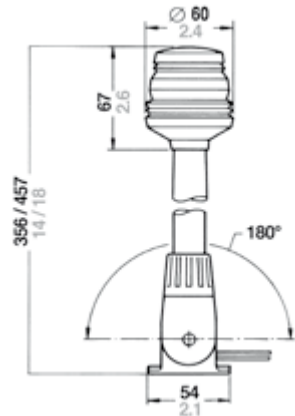

SERIES 20

┌ Dimensions in: mm/inch ─┐

4

5

6

7

No.		Description	Ship size	Wattage	Visibility	Housing colour	Voltage	Article number
4		All-round white, pedestal, 102 mm / 4 inch.	12 - < 50 m / 39 - < 164 ft.	5 W	2 nm	Black	12 V	3570030000
		All-round white, pedestal, 102 mm / 4 inch.	12 - < 50 m / 39 - < 164 ft.	5 W	2 nm	White	12 V	3570330000
5		All-round white, fold down, 356 mm / 14 inch.	12 - < 50 m / 39 - < 164 ft.	5 W	2 nm	Black	12 V	3570001000
		All-round white, fold down, 356 mm / 14 inch.	12 - < 50 m / 39 - < 164 ft.	5 W	2 nm	White	12 V	3570301000
		All-round white, fold down, 457 mm / 18 inch.	12 - < 50 m / 39 - < 164 ft.	5 W	2 nm	Black	12 V	3570002000
		All-round white, fold down, 457 mm / 18 inch.	12 - < 50 m / 39 - < 164 ft.	5 W	2 nm	White	12 V	3570302000
		Masthead, fold down, 356 mm / 14 inch.	< 12 m / < 39 ft.	5 W	2 nm	Black	12 V	3574003000
6		All-round white, plug-in, 1066 mm / 42 inch.	12 - < 50 m / 39 - < 164 ft.	5 W	2 nm	Black	12 V	3570010000
		All-round white, plug-in, 1066 mm / 42 inch.	12 - < 50 m / 39 - < 164 ft.	5 W	2 nm	White	12 V	3570310000
		All-round white, plug-in, 1220 mm / 48 inch.	12 - < 50 m / 39 - < 164 ft.	5 W	2 nm	White	12 V	3570311000
7		Plug-in base				Black		8357001600
		Plug-in base				White		8357002400