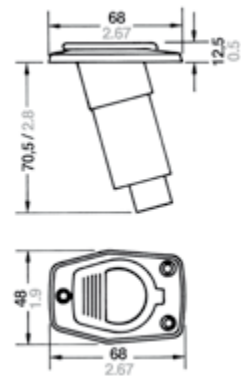

SERIES 20

┌ Dimensions in: mm/inch ─┐

4

5

6

7

No.		Description	Ship size	Wattage	Visibility	Housing colour	Voltage	Article number
4		All-round white, pedestal, 102 mm / 4 inch.	12 - < 50 m / 39 - < 164 ft.	5 W	2 nm	Black	12 V	3570030000
		All-round white, pedestal, 102 mm / 4 inch.	12 - < 50 m / 39 - < 164 ft.	5 W	2 nm	White	12 V	3570330000
5		All-round white, fold down, 356 mm / 14 inch.	12 - < 50 m / 39 - < 164 ft.	5 W	2 nm	Black	12 V	3570001000
		All-round white, fold down, 356 mm / 14 inch.	12 - < 50 m / 39 - < 164 ft.	5 W	2 nm	White	12 V	3570301000
		All-round white, fold down, 457 mm / 18 inch.	12 - < 50 m / 39 - < 164 ft.	5 W	2 nm	Black	12 V	3570002000
		All-round white, fold down, 457 mm / 18 inch.	12 - < 50 m / 39 - < 164 ft.	5 W	2 nm	White	12 V	3570302000
		Masthead, fold down, 356 mm / 14 inch.	< 12 m / < 39 ft.	5 W	2 nm	Black	12 V	3574003000
6		All-round white, plug-in, 1066 mm / 42 inch.	12 - < 50 m / 39 - < 164 ft.	5 W	2 nm	Black	12 V	3570010000
		All-round white, plug-in, 1066 mm / 42 inch.	12 - < 50 m / 39 - < 164 ft.	5 W	2 nm	White	12 V	3570310000
		All-round white, plug-in, 1220 mm / 48 inch.	12 - < 50 m / 39 - < 164 ft.	5 W	2 nm	White	12 V	3570311000
7		Plug-in base				Black		8357001600
		Plug-in base				White		8357002400