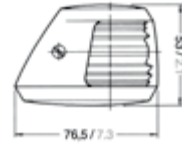

SERIES 20

USCG	IMO	RINA	MCA
GL	A-16	CE	BA 9s 12V, 5W

Dimensions in: mm/inch

Series 20

Navigation lights –
Specially designed for motor boats,
easy to fit

Application

Application depending on required visibilities.
See table in technical information.

Housing

Black or white polycarbonate. Seawater resistant, non-corrosive and non-magnetic, impact and shock resistant

Optics

Lens: Fresnel, range of visibility 2 nm (starboard, port and bicolor 1 nm).
Material: polycarbonate, impact and shock resistant

Protection degree

IP 45

Mounting

Side-mount or deck-mount

Electric

Bulb included

1