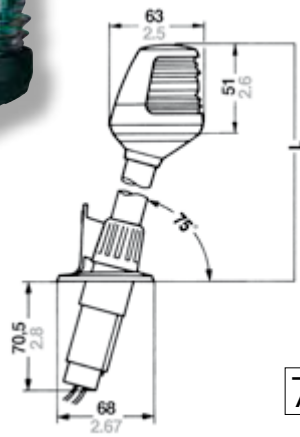

SERIES 20

┌ Dimensions in: mm/inch ─┐

4

5

6

7

No.		Description	Ship size	Wattage	Visibility	Housing colour	Voltage	Article number
4		All-round white, pedestal, 102 mm / 4 inch.	12 - < 50 m / 39 - < 164 ft.	5 W	2 nm	Black	12 V	3570030000
		All-round white, pedestal, 102 mm / 4 inch.	12 - < 50 m / 39 - < 164 ft.	5 W	2 nm	White	12 V	3570330000
5		All-round white, fold down, 356 mm / 14 inch.	12 - < 50 m / 39 - < 164 ft.	5 W	2 nm	Black	12 V	3570001000
		All-round white, fold down, 356 mm / 14 inch.	12 - < 50 m / 39 - < 164 ft.	5 W	2 nm	White	12 V	3570301000
		All-round white, fold down, 457 mm / 18 inch.	12 - < 50 m / 39 - < 164 ft.	5 W	2 nm	Black	12 V	3570002000
		All-round white, fold down, 457 mm / 18 inch.	12 - < 50 m / 39 - < 164 ft.	5 W	2 nm	White	12 V	3570302000
		Masthead, fold down, 356 mm / 14 inch.	< 12 m / < 39 ft.	5 W	2 nm	Black	12 V	3574003000
6		All-round white, plug-in, 1066 mm / 42 inch.	12 - < 50 m / 39 - < 164 ft.	5 W	2 nm	Black	12 V	3570010000
		All-round white, plug-in, 1066 mm / 42 inch.	12 - < 50 m / 39 - < 164 ft.	5 W	2 nm	White	12 V	3570310000
		All-round white, plug-in, 1220 mm / 48 inch.	12 - < 50 m / 39 - < 164 ft.	5 W	2 nm	White	12 V	3570311000
7		Plug-in base				Black		8357001600
		Plug-in base				White		8357002400