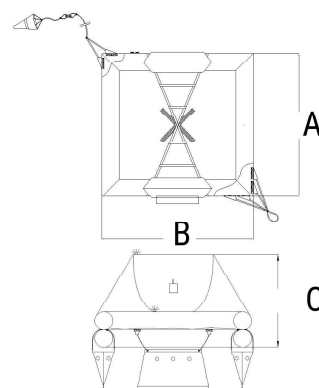

SEAWORLD PB

Indicated in countries where there is no specific legislation
Suitable for coastal navigation

COMPLIES WITH		~	
FLAG	WORLD - NOT USA	TYPE OF NAVIGATION	Leisure, yachts and Small ship
MAX HEIGHT STOWAGE	6 m	PAINTER LINE LENGTH	11 m
OPERATIONAL TEMP.	From 0 °C to + 65°C	INSPECTION INTERVAL	Every 3 years

CONTAINER	CODE	PERSONS	Kg	CONTAINER DIMENSIONS (cm)			LIFERAFT DIMENSIONS (m)		
				X	Z	Y	DIM. A	DIM. B	DIM. C
ABS CONTAINER	111.124	4	29	66	42	28	1,94	2,04	1,24
	111.126	6	30	66	42	28	1,94	2,04	1,24
	111.128	8	35	66	42	28	1,94	3,11	1,24
	111.130	10	50	74	47	33	1,99	3,76	1,34
	111.132	12	51,5	74	47	33	1,99	3,76	1,34
VALISE IN FABBRIC	111.134	4	27	66	28	35	1,94	2,04	1,24
	111.136	6	28	66	28	35	1,94	2,04	1,24
	111.138	8	32	64	27	40	1,94	3,11	1,24
	111.140	10	48	69	37	42	1,99	3,76	1,34

NB: Tolerance size ± 3 cm, weight tolerance $\pm 5\%$

ARTICLE LIST

PART CODE	DESCRIPTION	QTY
111.124	SEAWORLD PB 4P CANISTER	1
111.126	SEAWORLD PB 6P CANISTER	1
111.128	SEAWORLD PB 8P CANISTER	1
111.130	SEAWORLD PB 10P CANISTER	1
111.132	SEAWORLD PB 12P CANISTER	1
111.134	SEAWORLD PB 4P VALISE IN FABBRIC	1
111.136	SEAWORLD PB 6P VALISE IN FABBRIC	1
111.138	SEAWORLD PB 8P VALISE IN FABBRIC	1
111.140	SEAWORLD PB 10P VALISE IN FABBRIC	1