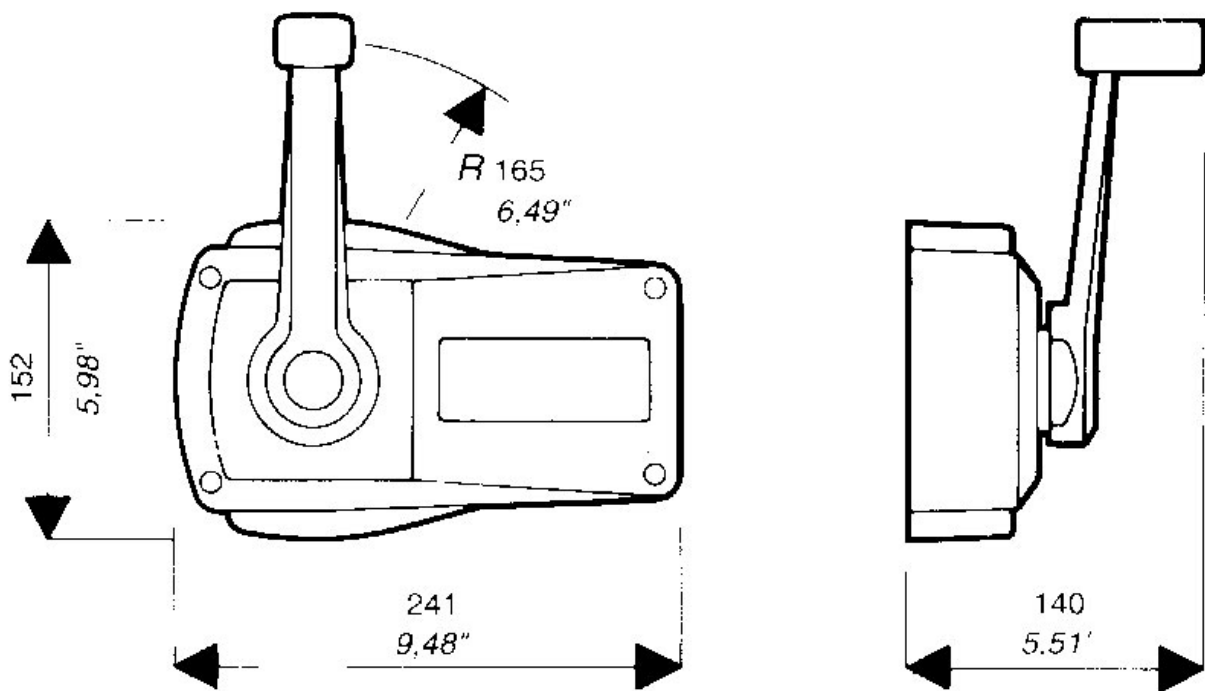

SINGLE LEVER SIDE MOUNT CONTROL

DIMENSIONS

6442 Parkland Drive
Sarasota, Florida 34243 – USA
P 941 351 2628
F 941 360 9171
www.uflexusa.com

B89 – B90