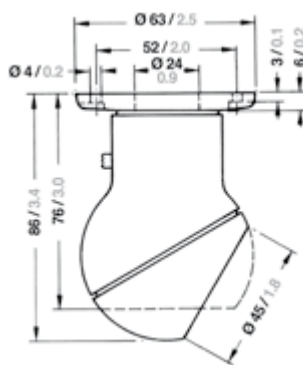

PORTOFINO, AVIGNON

1

Dimensions in: mm/inch

Portofino

Reading, berth and wall light – For more atmosphere and functionality on board

Housing

Plastic, polycarbonate diffuser

Mounting

2 self-tapping stainless steel screws (Ø 3.5 mm)

Electric

On / off switch, bulb included

No.	Description	Wattage	Housing colour	Voltage	Article number
1	Reading light / Wall light	5 W	Black	12 V	3140101000
	Reading light / Wall light	5 W	White	12 V	3140001000

Spare Parts / Extras					
	Bulb	5 W		12 V	9040028200
	Bulb	5 W		24 V	9040024700
	Diffuser				8314000100

1

Dimensions in: mm/inch

Avignon

Modern halogen downlight – For recessed mounting

Housing

Plastic

Diffuser

Stainless steel and glass

Protection degree

IP 65

Electric

Bulb included

No.	Description	Wattage	Housing colour	Voltage	Article number
1	Downlight	10 W	Chrome plated	12 V	3103307000

Spare Parts / Extras					
	Bulb	10 W		12 V	9040043700
	Bulb	5 W		12 V	9040043600