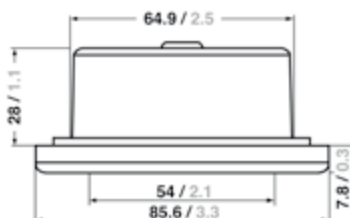

PORTOFINO, AVIGNON

1

Dimensions in: mm/inch

Portofino

Reading, berth and wall light – For more atmosphere and functionality on board

Housing

Plastic, polycarbonate diffuser

Mounting

2 self-tapping stainless steel screws (Ø 3.5 mm)

Electric

On / off switch, bulb included

No.	Description	Wattage	Housing colour	Voltage	Article number
1	Reading light / Wall light	5 W	Black	12 V	3140101000
	Reading light / Wall light	5 W	White	12 V	3140001000

Spare Parts / Extras					
	Bulb	5 W		12 V	9040028200
	Bulb	5 W		24 V	9040024700
	Diffuser				8314000100

1

Dimensions in: mm/inch

Avignon

Modern halogen downlight – For recessed mounting

Housing

Plastic

Diffuser

Stainless steel and glass

Protection degree

IP 65

Electric

Bulb included

No.	Description	Wattage	Housing colour	Voltage	Article number
1	Downlight	10 W	Chrome plated	12 V	3103307000

Spare Parts / Extras					
	Bulb	10 W		12 V	9040043700
	Bulb	5 W		12 V	9040043600