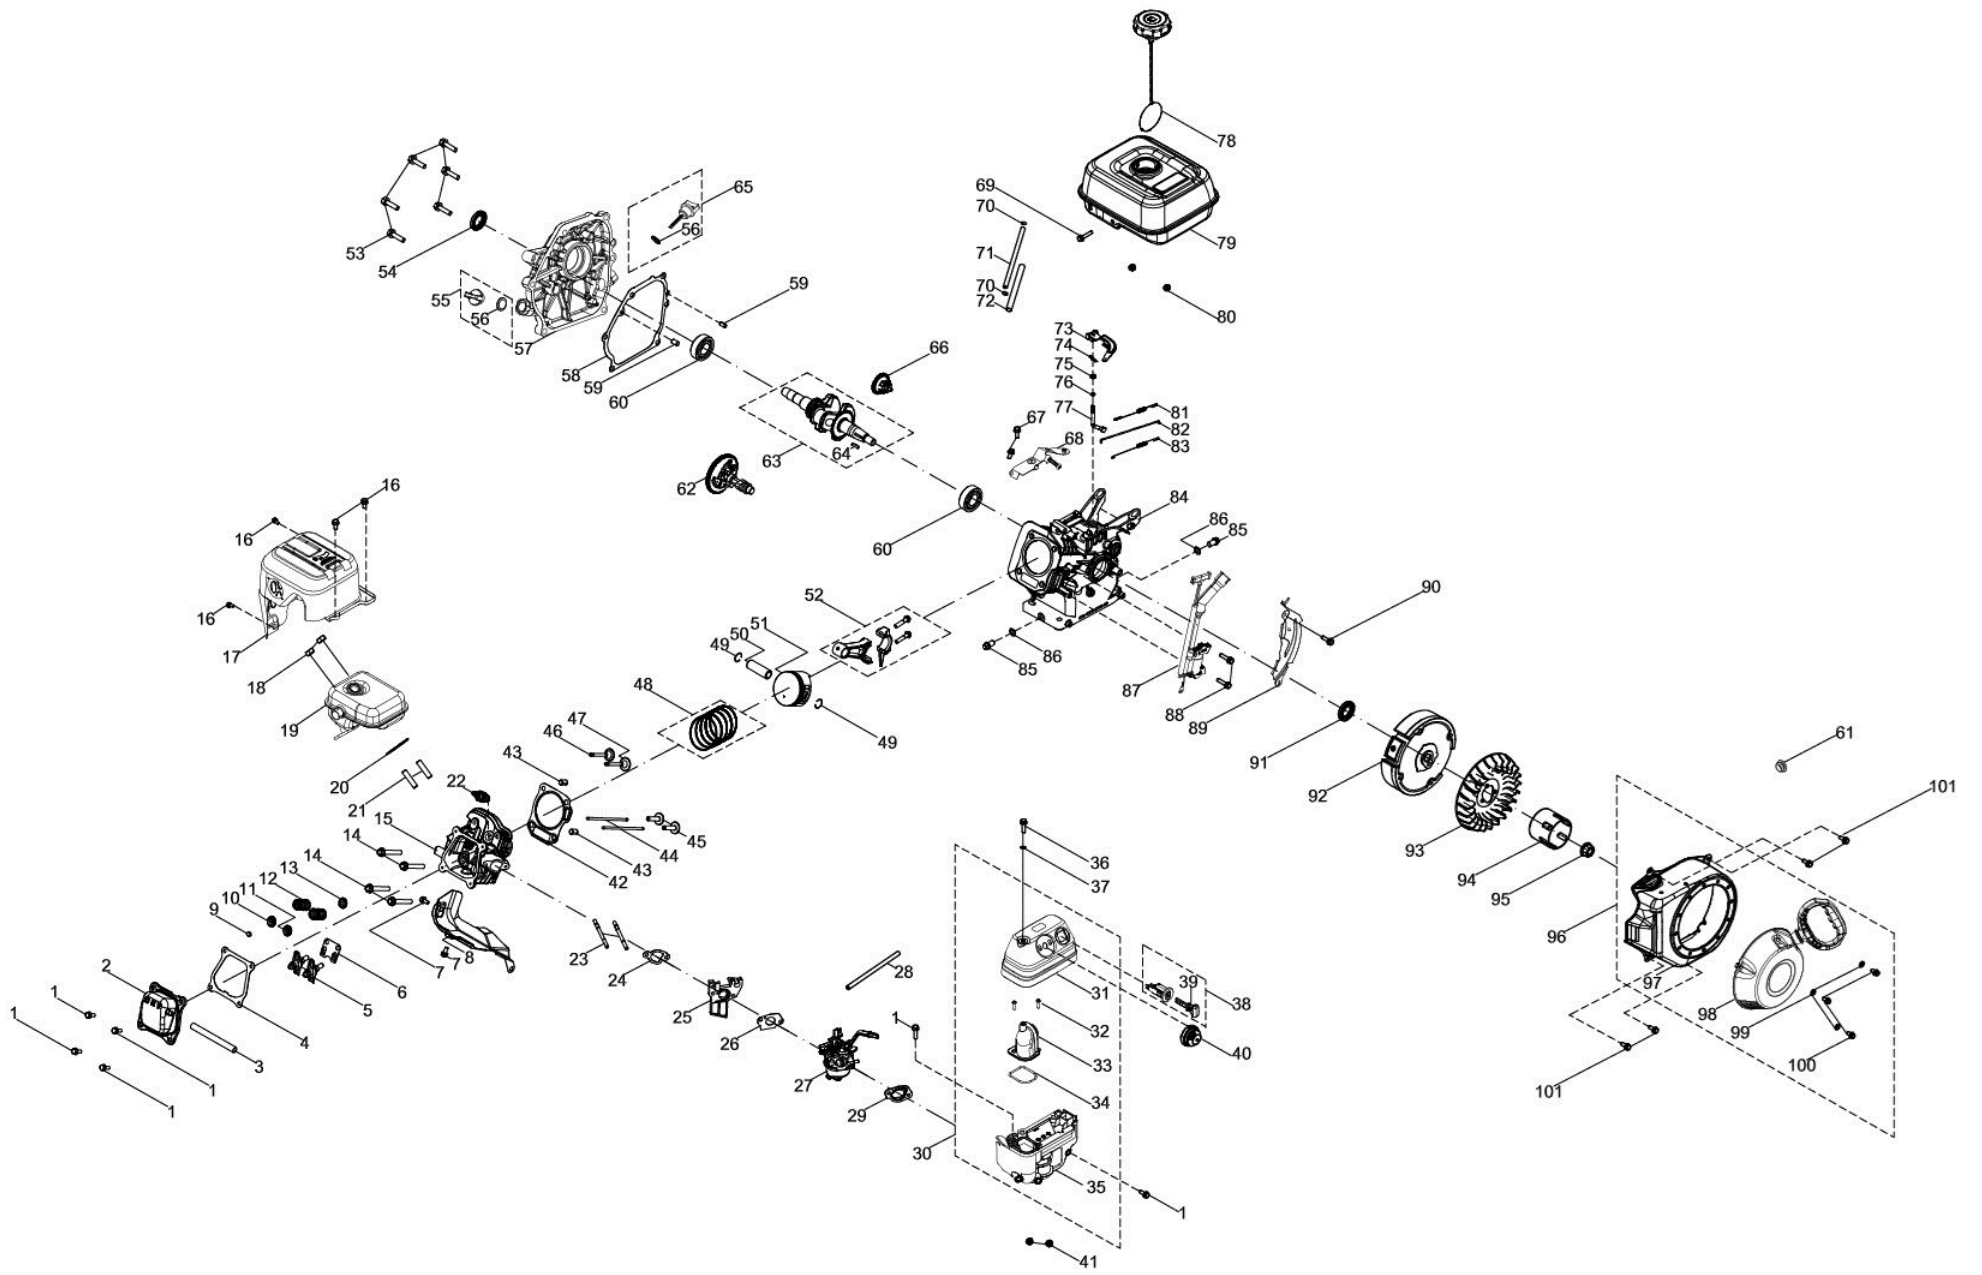

RPST 6065 engine			
Pozice	Obj.číslo	Popis	Počet
1	100011264-0003	Bolt, M6×16	6
2	100056645	Valve Cover	1
3	100002831	Breather Hose	1
4	100010181	Gasket, Valve Cover	1
5	100004420	Rocker Arm Assembly	2
6	100050881	Rocker Arm Base	1
7	100011260-0005	Bolt, M6×10	2
8	100007083	Shroud	1
9	100004588	Valve Adjust Cap, Exhaust	1
10	100004585	Valve Spring Seat	1
11	100004580	Valve Spring Seat	1
12	100004564	Valve Spring	2
13	100004600	Intake Valve Seal	1
14	100002463-0001	Bolt, M8×65	4
15	100002378	Cylinder Head	1
16	100011261-0004	Bolt, M6×12	4
17	100052309-0001	Muffler Guard	1
18	100011422-0004	Nut, M8	2
19	100052716-0002	Muffler	1
20	100006526	Gasket, Muffler	1
21	100010387	Stud, M8×34	2
22	100009376	Spark Plug	1
23	100010359	Stud, M6×110	2
24	100005559	Gasket, Carburetor Insulator	1
25	100005599	Insulator	1
26	100005922	Gasket, Carburetor	1
27	100052815	Carburetor	1
28	100017791	Fuel Hose, φ4×φ8×170	1
29	100005629	Gasket, Carburetor	1
30	100052307	Air Filter Assembly	1
31	100052715	Air Filter Cover	1
32	100011002-0003	Self-tapping Screw, ST4.2×19	2
33	100052710	Inlet Pipe	1
34	100052713	Gasket, Air Filter	1
35	100052711	Air Filter Base Assembly	1
36	100011253-0001	Bolt, M5×20	1